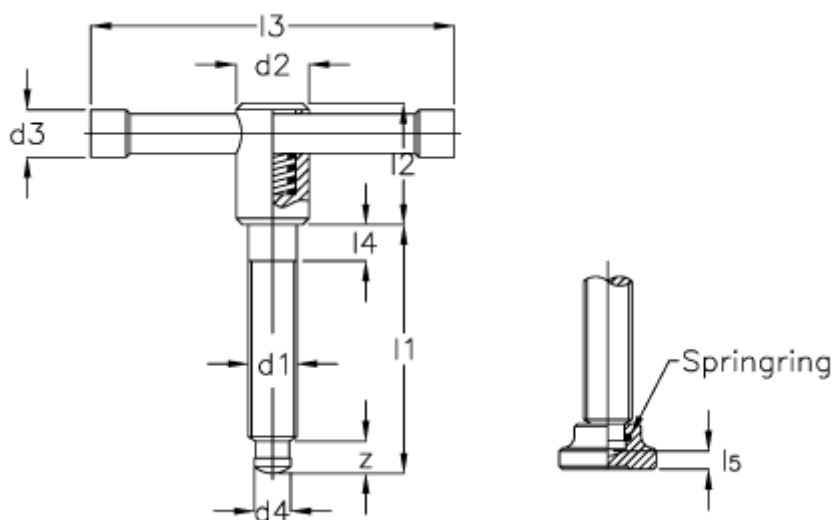

Article number: 20476684

Description: E+G Tommy screw with movable bar
DIN 6306M 12-50-E

Measures

d1	= M 12	l5 = 4.5
d2	= 20	z = 8.6
d3	= 10	
d4	h11 = 8.0	
l1	= 50	
l2	= 35	
l3	= 100	
l4	= 10	